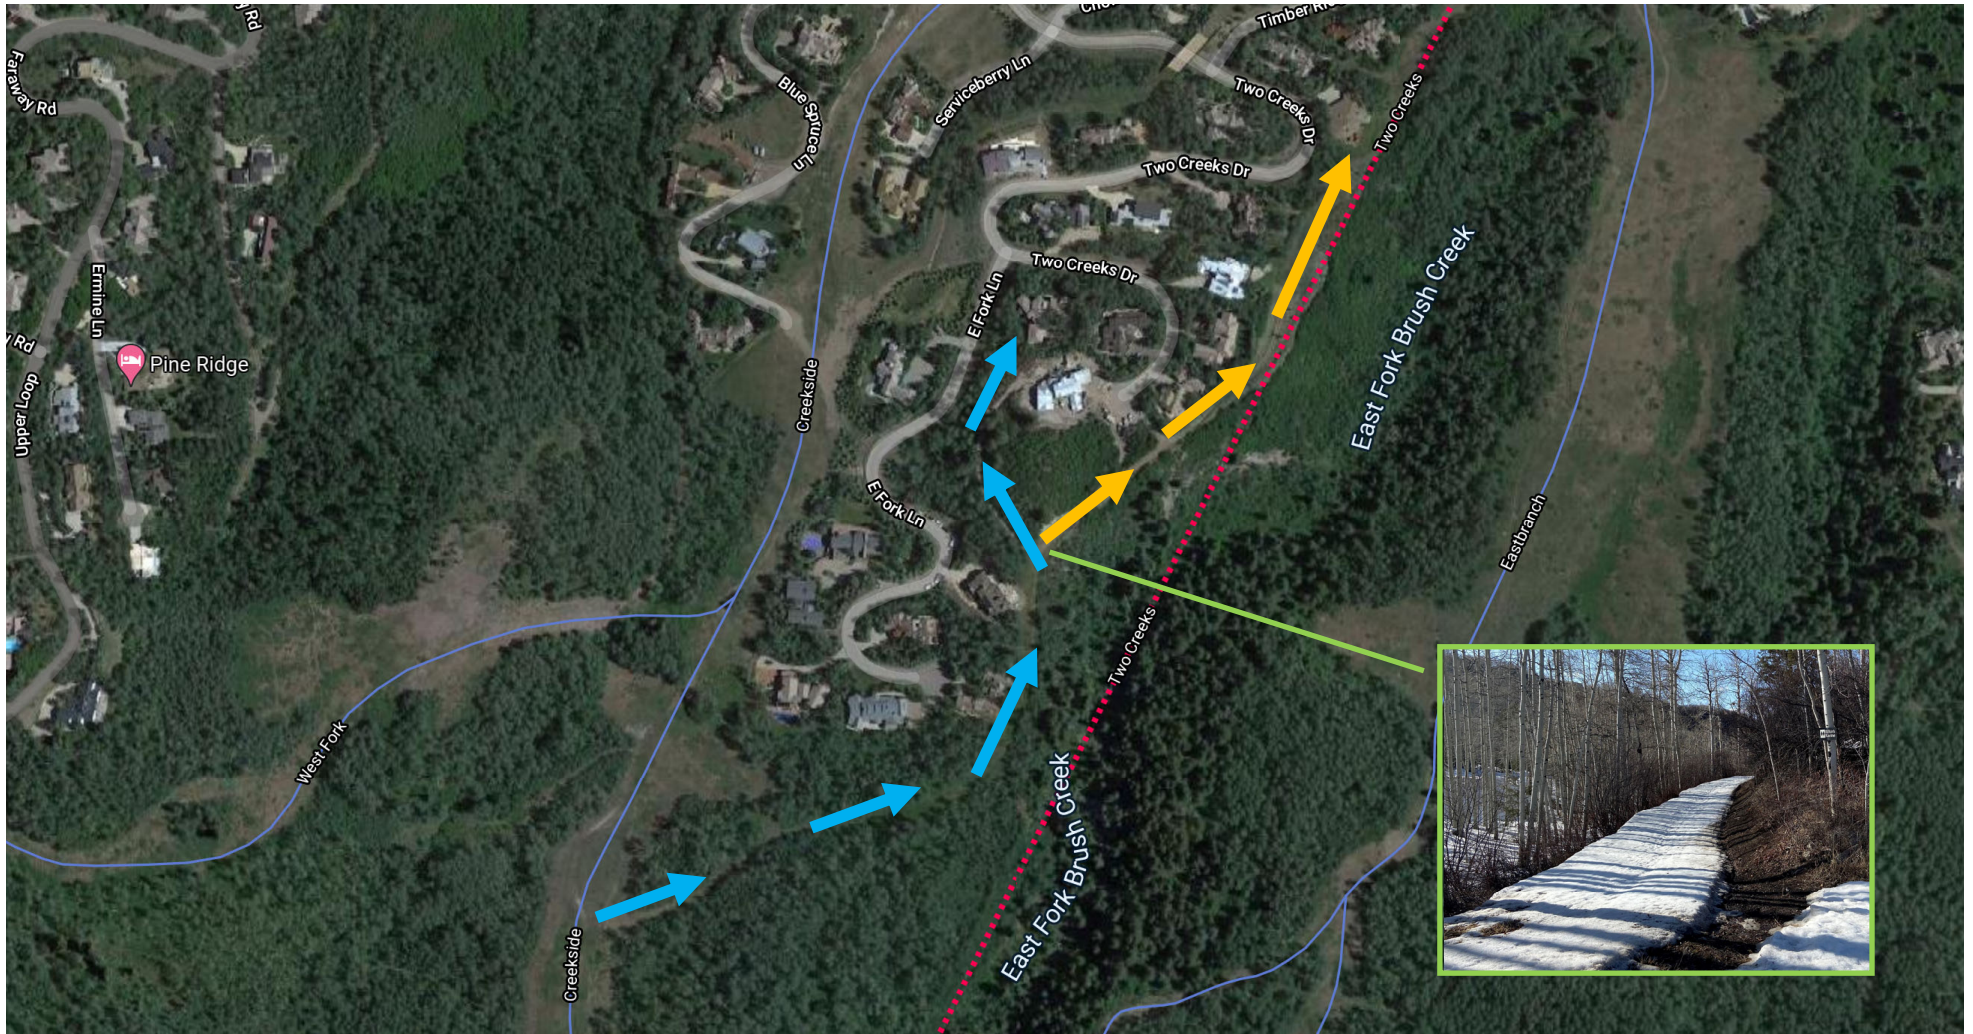

# 1161 Two Creeks Road, Snowmass Village, CO

Courtesy of Google maps

SKI IN ROUTE

From Creekside ski run, turn right at Private Homeowners Ski Access Route above Two Creeks subdivision. Turn left at "Rifkin's Ravine" sign (see insert of photo in April 2021).

SKI OUT ROUTE

Walk/skate to "Rifkin's Ravine" sign and continue path adjacent to Two Creeks chairlift to Two Creeks base.